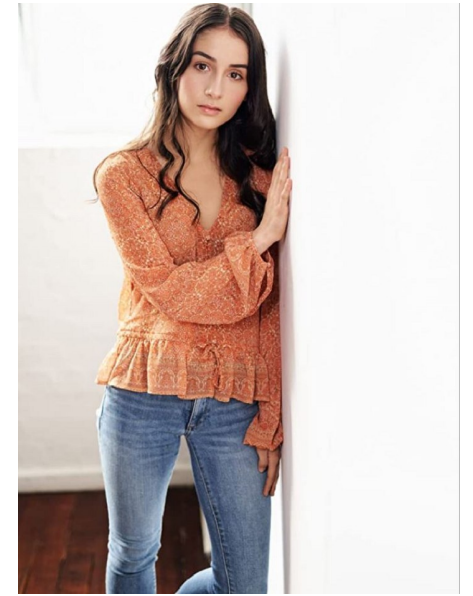

DARCIE CATANIA

Height 156cm/5'1" Bust 82cm/32.5" C Waist 58cm/23" Hips 82cm/32.5"  
Dress 6-8 AUS/2-4 US Shoe 6 US Hair Dark Brown Eyes Brown

---

AIM&TA

---

Associated Models & Talent Agency  
+613-9529-1111 | [hello@associatedmodels.com](mailto:hello@associatedmodels.com)