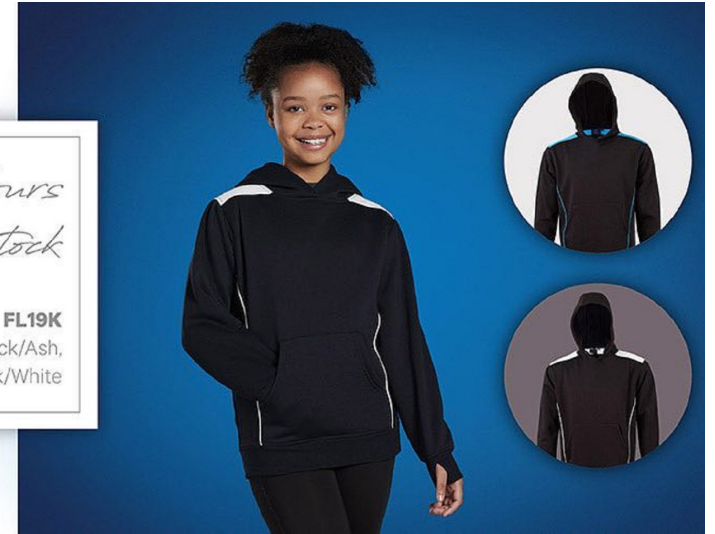

JENEL C

Height 149cm/4'10" Hair Brunette Eyes Brown

*New Colours  
in Stock*

**FL19K**  
Black/Aqua Blue, Black/Ash,  
Black/Gold, Black/White

---

AMI&TA

---

Associated Models & Talent Agency  
+613-9529-1111 | [hello@associatedmodels.com](mailto:hello@associatedmodels.com)