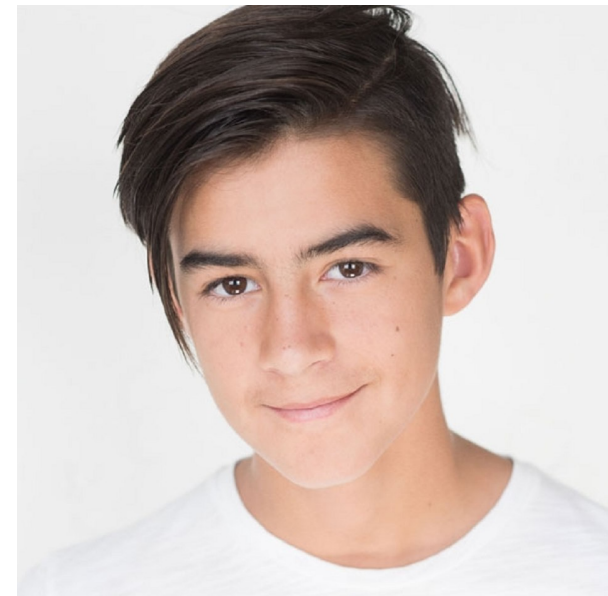

MASON B

Height 186cm/6'1.5" Chest 84cm/33" Waist 69cm/27" Size 16
Hair Brunette Eyes Brown

AMI&TA

Associated Models & Talent Agency
+613-9529-1111 | hello@associatedmodels.com