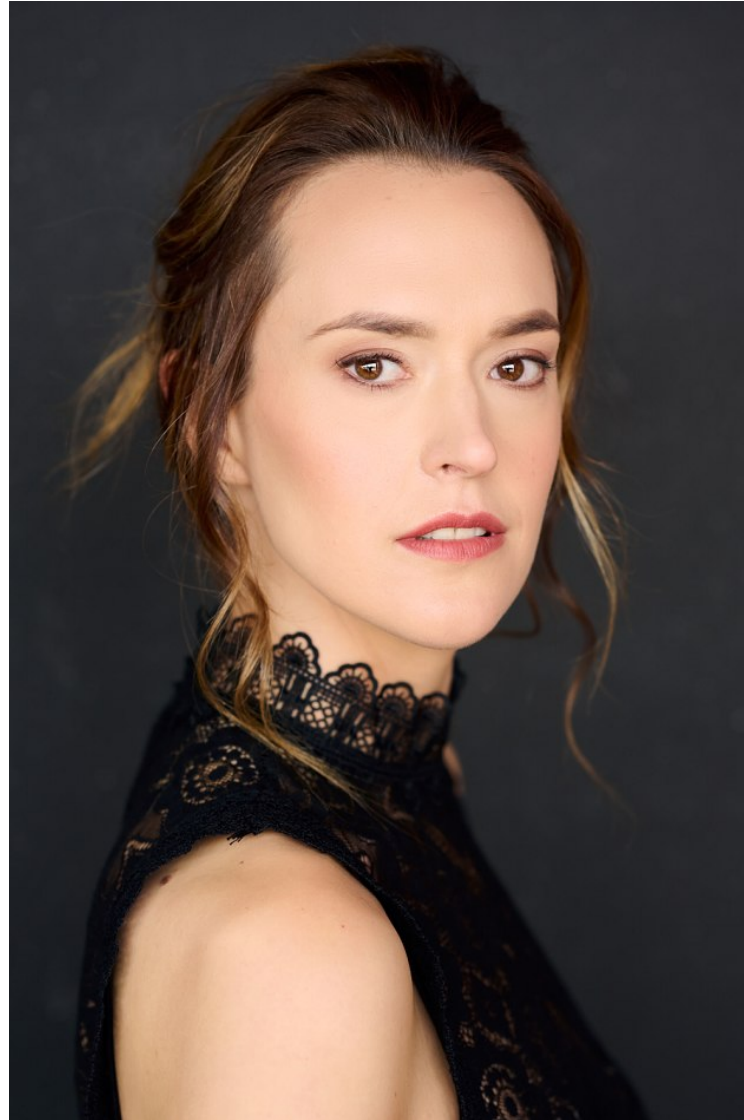

---

AIM&TA

---

Associated Models & Talent Agency  
+613-9529-1111 | hello@associatedmodels.com

ALICIA ATTWOOD

Height 180cm/5'11" Bust 93cm/36.5" Waist 78cm/30.5" Hips 100cm/39.5" Dress 12 AUS/8 US Top M Bottom M Hair Dark Blonde Eyes Brown