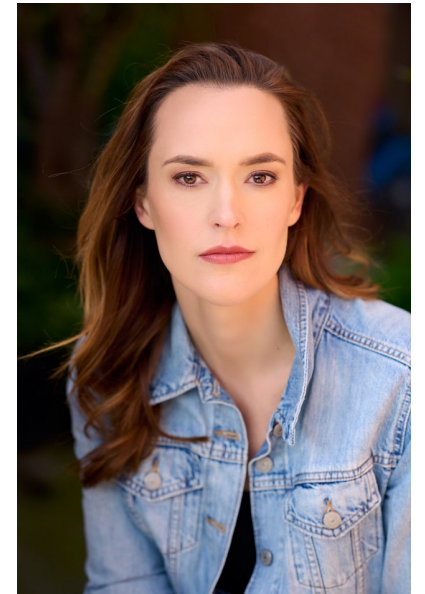

ALICIA ATTWOOD

Height 180cm/5'11" Bust 93cm/36.5" Waist 78cm/30.5" Hips 100cm/39.5"
Dress 12 AUS/8 US Top M Bottom M Hair Dark Blonde Eyes Brown

AIMI&TA

Associated Models & Talent Agency
+613-9529-1111 | hello@associatedmodels.com