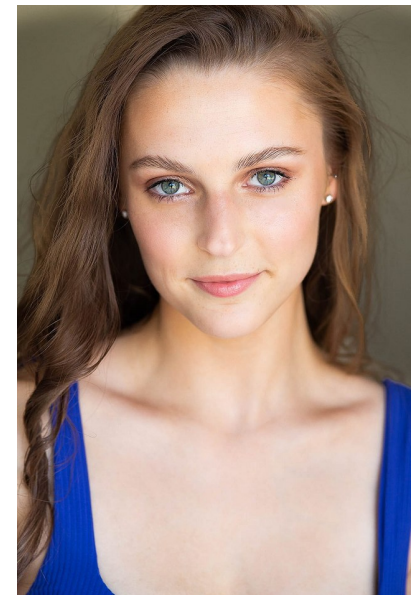

KATE HIRST

Height 169cm/5'6.5" Bust 91cm/36" Waist 65cm/25.5" Hips 84cm/33"
Dress 6-8 AUS/2-4 US Shoe 8 US Top XS Bottom XS Hair Light Brown
Eyes Blue

AIM&TA

Associated Models & Talent Agency
+613-9529-1111 | hello@associatedmodels.com