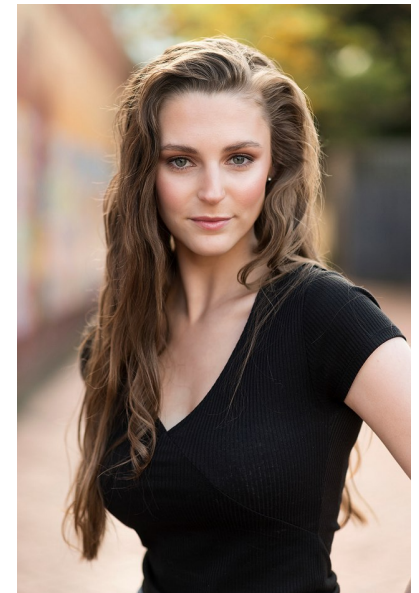

KATE HIRST

Height 169cm/5'6.5" Bust 91cm/36" Waist 65cm/25.5" Hips 84cm/33"
Dress 6-8 AUS/2-4 US Shoe 8 US Top XS Bottom XS Hair Light Brown
Eyes Blue

AIM&TA

Associated Models & Talent Agency
+613-9529-1111 | hello@associatedmodels.com