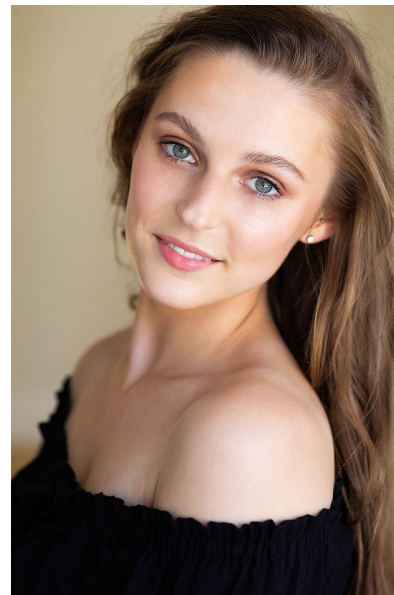

KATE HIRST

Height 169cm/5'6.5" Bust 91cm/36" Waist 65cm/25.5" Hips 84cm/33"
Dress 6-8 AUS/2-4 US Shoe 8 US Top XS Bottom XS Hair Light Brown
Eyes Blue

AIM&TA

Associated Models & Talent Agency
+613-9529-1111 | hello@associatedmodels.com