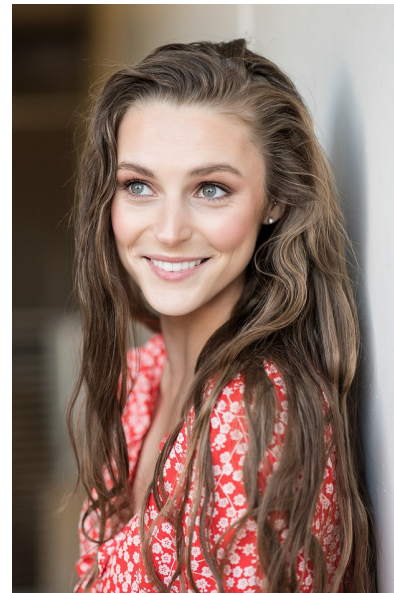

KATE HIRST

Height 169cm/5'6.5" Bust 91cm/36" Waist 65cm/25.5" Hips 84cm/33"
Dress 6-8 AUS/2-4 US Shoe 8 US Top XS Bottom XS Hair Light Brown
Eyes Blue

AIM&TA

Associated Models & Talent Agency
+613-9529-1111 | hello@associatedmodels.com