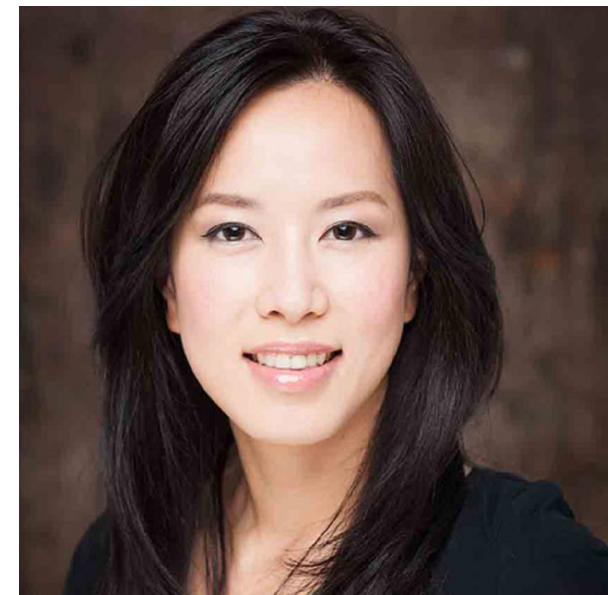

NANY TJOA

Height 160cm/5'3" Dress 8 AUS/4 US Shoe 6 US Hair Black Eyes Brown

AMI&TA

Associated Models & Talent Agency
+613-9529-1111 | hello@associatedmodels.com