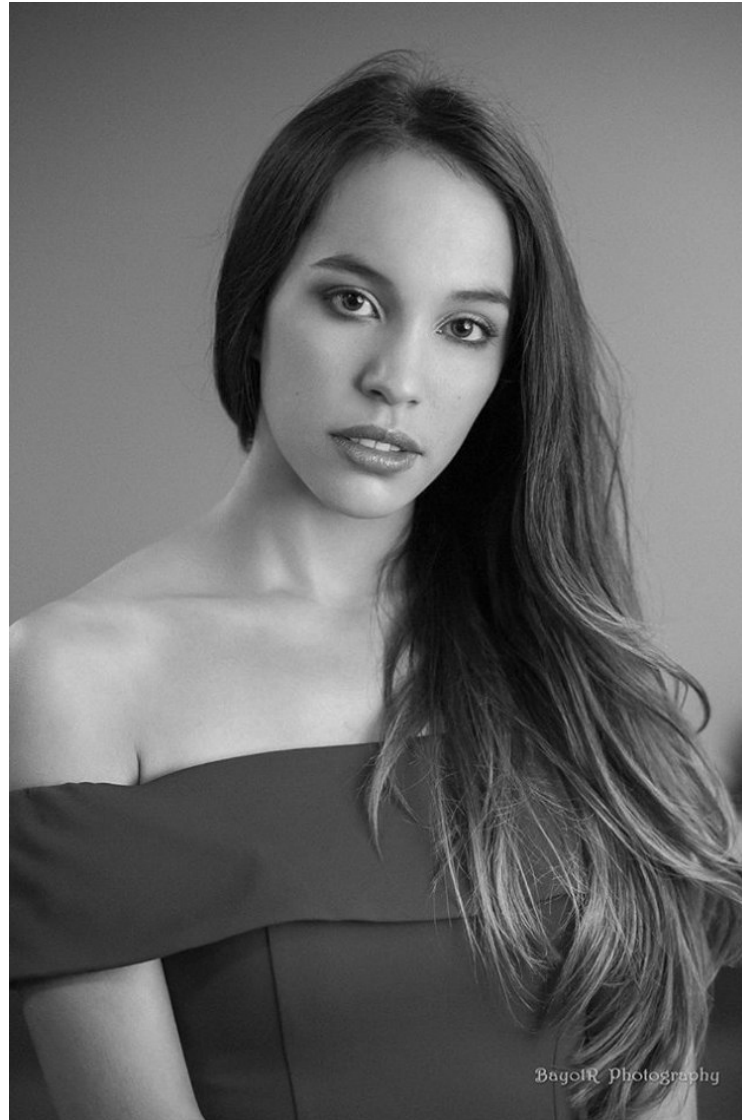

AIM&TA

Associated Models & Talent Agency
+613-9529-1111 | hello@associatedmodels.com

MICHELLE RYAN

Height 170cm/5'7" Dress 8-10 AUS/4-6US Shoe 7 US Hair Brunette Eyes Brown

AIM&TA

Associated Models & Talent Agency
+613-9529-1111 | hello@associatedmodels.com

MICHELLE RYAN

Height 170cm/5'7" Dress 8-10 AUS/4-6US Shoe 7 US Hair Brunette Eyes Brown

AIM&TA

Associated Models & Talent Agency
+613-9529-1111 | hello@associatedmodels.com

MICHELLE RYAN

Height 170cm/5'7" Dress 8-10 AUS/4-6US Shoe 7 US Hair Brunette Eyes Brown