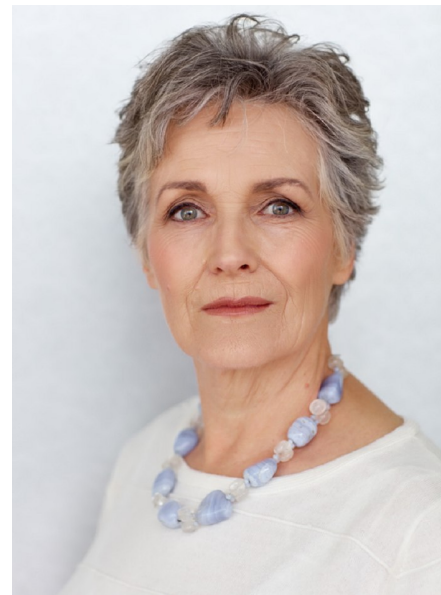

MARY ILES

Height 157cm/5'1" Dress 12 AUS/8 US Shoe 7 US Hair Grey Eyes Green

AMI&TA

Associated Models & Talent Agency
+613-9529-1111 | hello@associatedmodels.com