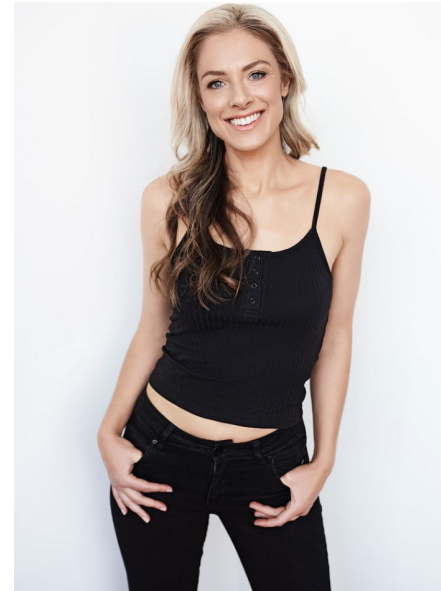

LISA NOVAK

Height 173cm/5'8" Bust 81cm/32" Waist 62cm/24.5" Hips 98cm/38.5"
Dress 10 AUS/6 US Shoe 9 US Top M Hair Blonde Eyes Blue

AIM&TA

Associated Models & Talent Agency
+613-9529-1111 | hello@associatedmodels.com