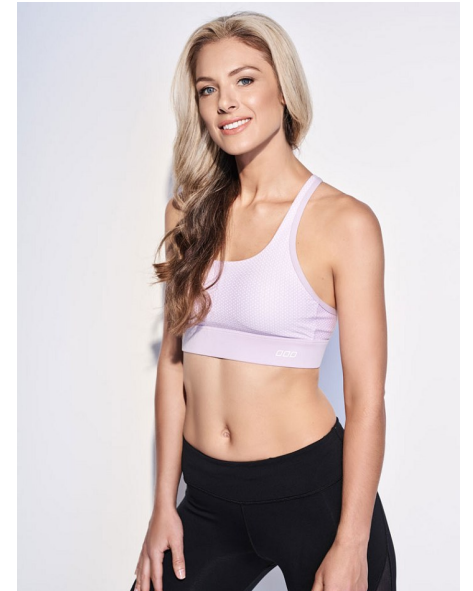

LISA NOVAK

Height 173cm/5'8" Bust 81cm/32" Waist 62cm/24.5" Hips 98cm/38.5"
Dress 10 AUS/6 US Shoe 9 US Top M Hair Blonde Eyes Blue

AIM&TA

Associated Models & Talent Agency
+613-9529-1111 | hello@associatedmodels.com