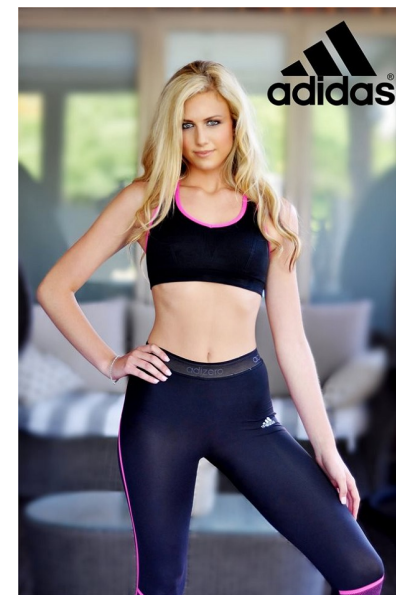

JESSICA PEART

Height 177cm/5'9.5" Bust 80cm/31.5" C Waist 60cm/23.5" Hips 84cm/33"
Dress 8 AUS/4 US Shoe 12.5 US Hair Blonde Eyes Green

AIM&TA

Associated Models & Talent Agency
+613-9529-1111 | hello@associatedmodels.com