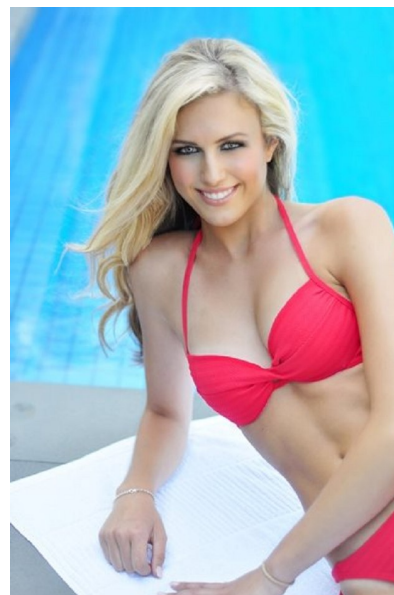

JESSICA PEART

Height 177cm/5'9.5" Bust 80cm/31.5" C Waist 60cm/23.5" Hips 84cm/33"
Dress 8 AUS/4 US Shoe 12.5 US Hair Blonde Eyes Green

AIM&TA

Associated Models & Talent Agency
+613-9529-1111 | hello@associatedmodels.com