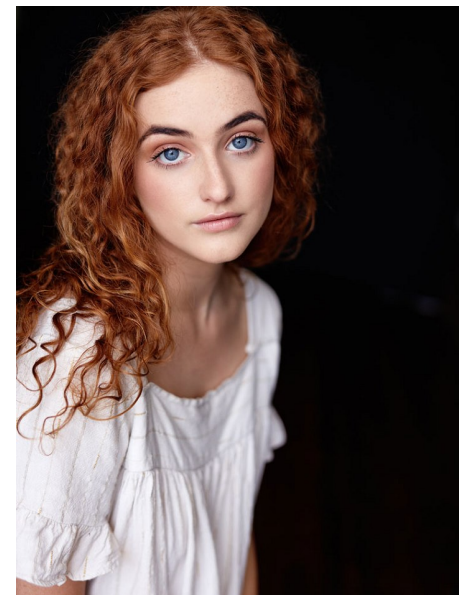

GEORGIA HARVEY

Height 170cm/5'7" Bust 86cm/34" Waist 69cm/27" Hips 89cm/35"
Hair Red Eyes Blue

AMI&TA

Associated Models & Talent Agency
+613-9529-1111 | hello@associatedmodels.com