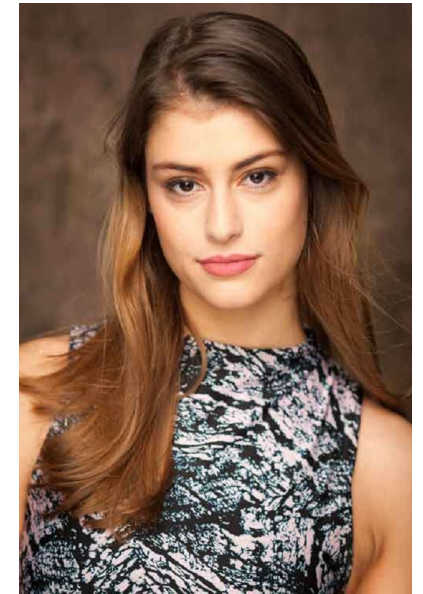

BECKY LITWIN

Height 182cm/5'11.5" Bust 91cm/36" DD Waist 70cm/27.5" Hips 92cm/36"
Dress 8 AUS/4 US Shoe 11 US Hair Brunette Eyes Brown

AMI&TA

Associated Models & Talent Agency
+613-9529-1111 | hello@associatedmodels.com