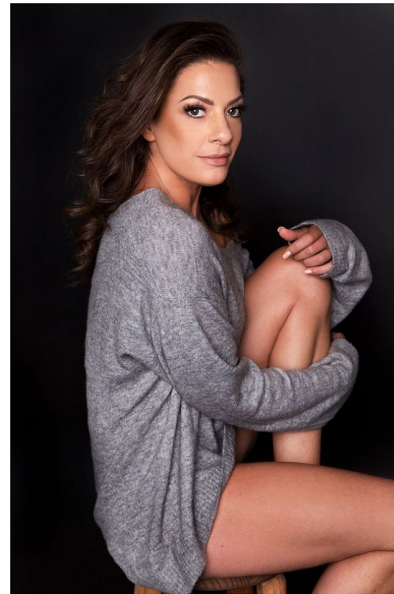

ANNA LEVENE

Height 172cm/5'7.5" Bust 91cm/36" Dress 8 AUS/4 US Shoe 9.5 US
Hair Brunette Eyes Green

AMI&TA

Associated Models & Talent Agency
+613-9529-1111 | hello@associatedmodels.com