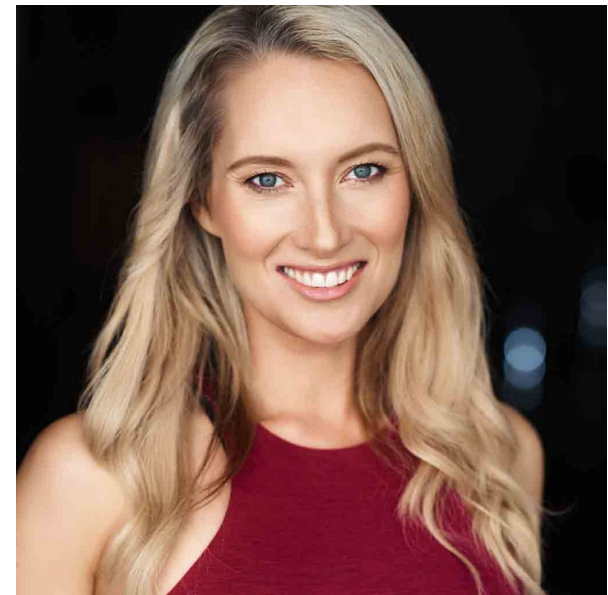

AMANDA WORON

Height 173cm/5'8" Bust 96cm/38" Waist 69cm/27" Hips 81cm/32"  
Dress 8-10 AUS/4-6US Shoe 9.5 US Hair Blonde Eyes Blue

---

AIM&TA

---

Associated Models & Talent Agency  
+613-9529-1111 | [hello@associatedmodels.com](mailto:hello@associatedmodels.com)