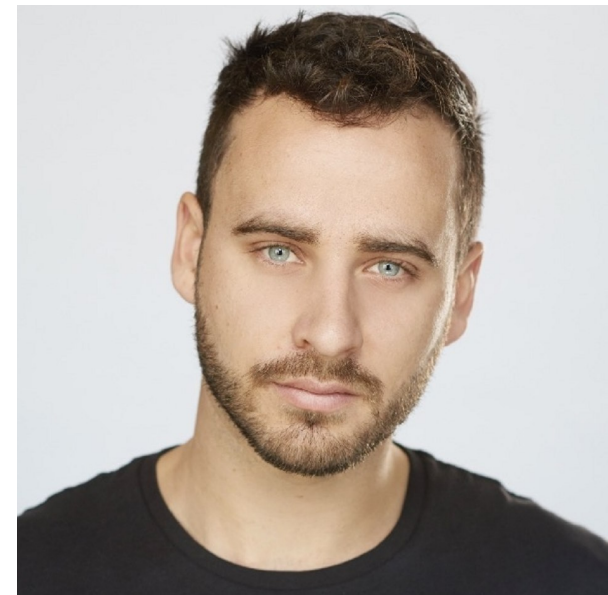

LIAM MCCARTHY

Height 183cm/6'0" Chest 107cm/42" Waist 81cm/32" Shoe 10.5 US
Hair Light Brown Eyes Blue

AMI&TA

Associated Models & Talent Agency
+613-9529-1111 | hello@associatedmodels.com