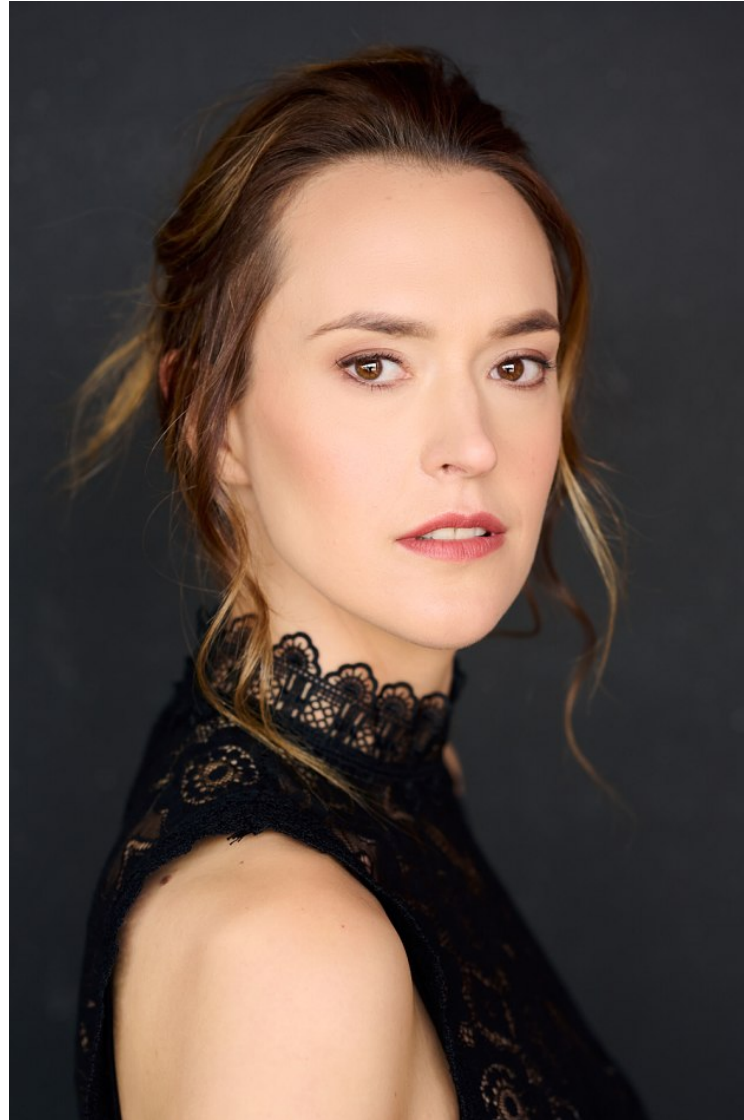


AIM&TA

Associated Models & Talent Agency
+613-9529-1111 | hello@associatedmodels.com

ALICIA ATTWOOD

Height 180cm/5'11" Bust 93cm/36.5" Waist 78cm/30.5" Hips 100cm/39.5" Dress 12 AUS/8 US Top M Bottom M Hair Dark Blonde Eyes Brown