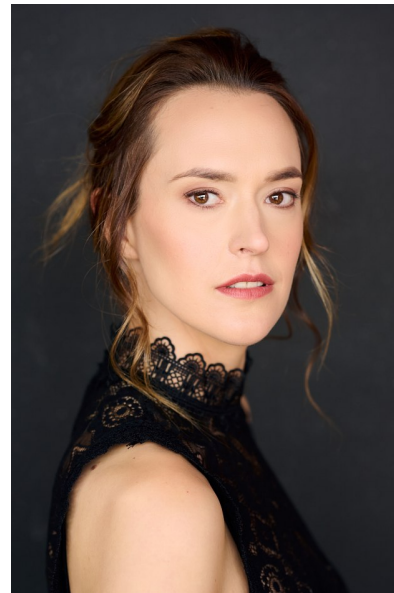

ALICIA ATTWOOD

Height 180cm/5'11" Bust 93cm/36.5" Waist 78cm/30.5" Hips 100cm/39.5"  
Dress 12 AUS/8 US Top M Bottom M Hair Dark Blonde Eyes Brown

---

AIMI&TA

---

Associated Models & Talent Agency  
+613-9529-1111 | hello@associatedmodels.com