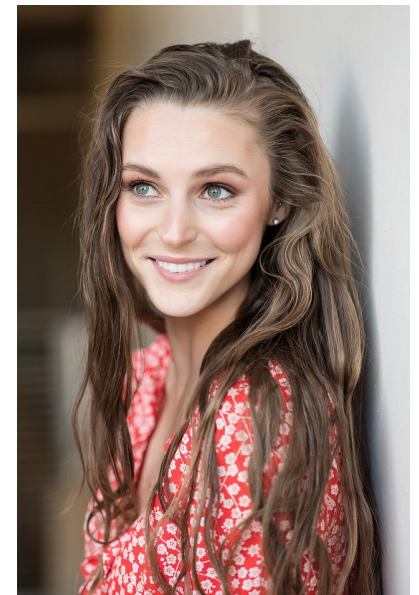

KATE HIRST

Height 169cm/5'6.5" Bust 91cm/36" Waist 65cm/25.5" Hips 84cm/33"
Dress 6-8 AUS/2-4 US Shoe 8 US Top XS Bottom XS Hair Light Brown
Eyes Blue

AIM&TA

Associated Models & Talent Agency
+613-9529-1111 | hello@associatedmodels.com