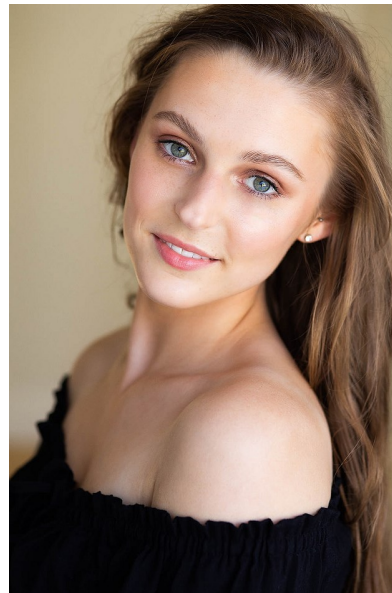

KATE HIRST

Height 169cm/5'6.5" Bust 91cm/36" Waist 65cm/25.5" Hips 84cm/33"
Dress 6-8 AUS/2-4 US Shoe 8 US Top XS Bottom XS Hair Light Brown
Eyes Blue

AIM&TA

Associated Models & Talent Agency
+613-9529-1111 | hello@associatedmodels.com