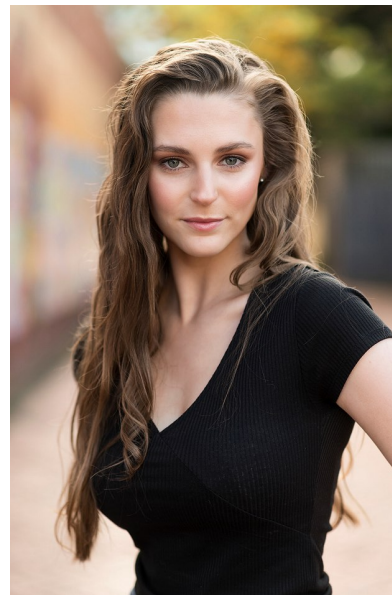

KATE HIRST

Height 169cm/5'6.5" Bust 91cm/36" Waist 65cm/25.5" Hips 84cm/33"
Dress 6-8 AUS/2-4 US Shoe 8 US Top XS Bottom XS Hair Light Brown
Eyes Blue

AIM&TA

Associated Models & Talent Agency
+613-9529-1111 | hello@associatedmodels.com