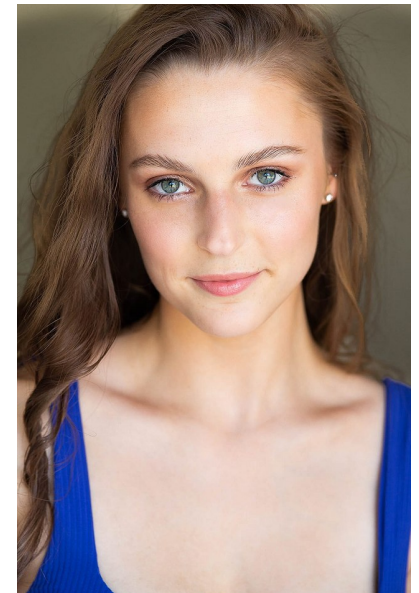

KATE HIRST

Height 169cm/5'6.5" Bust 91cm/36" Waist 65cm/25.5" Hips 84cm/33"
Dress 6-8 AUS/2-4 US Shoe 8 US Top XS Bottom XS Hair Light Brown
Eyes Blue

AIM&TA

Associated Models & Talent Agency
+613-9529-1111 | hello@associatedmodels.com