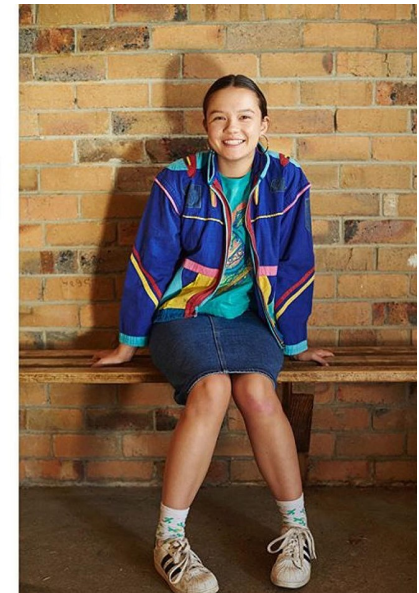

TARA JAKABOWSKI

Height 166cm/5'5.5" Bust 81cm/32" Waist 63cm/25" Hips 89cm/35"
Dress 6-8 AUS/2-4 US Shoe 8 US Hair Brown Eyes Brown

WILLOW

AIMI&TA

Associated Models & Talent Agency
+613-9529-1111 | hello@associatedmodels.com