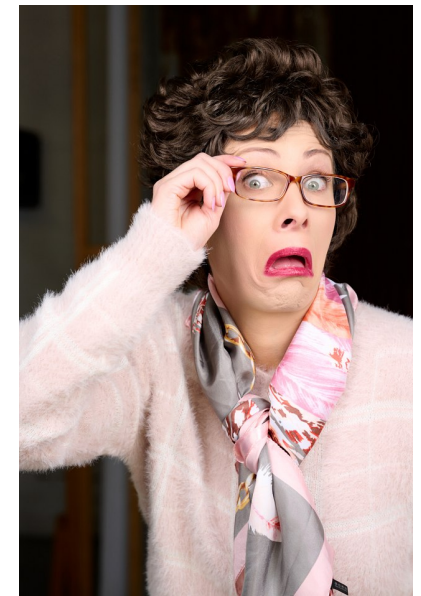

DEBORAH BARESSE

Height 168cm/5'6" Bust 91cm/36" B Waist 61cm/24" Hips 89cm/35"
Dress 8-10 AUS/4-6US Shoe 7 US Top S Hair Light Brown Eyes Blue

AIM&TA

Associated Models & Talent Agency
+613-9529-1111 | hello@associatedmodels.com