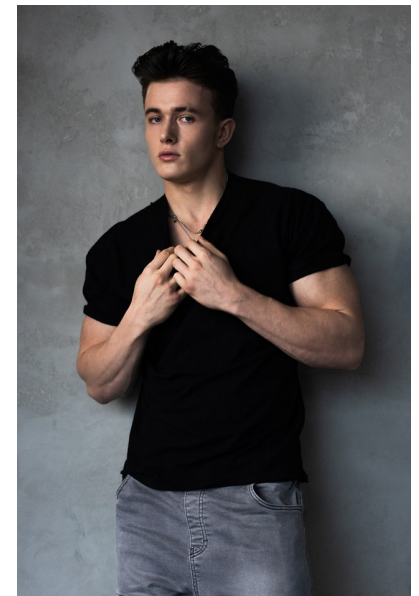

DASH VOLKMAN

Height 183cm/6'0" Chest 107cm/42" Waist 79cm/31" Shoe 11 US Top M
Bottom M Hair Brown Eyes Blue

AIMI&TA

Associated Models & Talent Agency
+613-9529-1111 | hello@associatedmodels.com