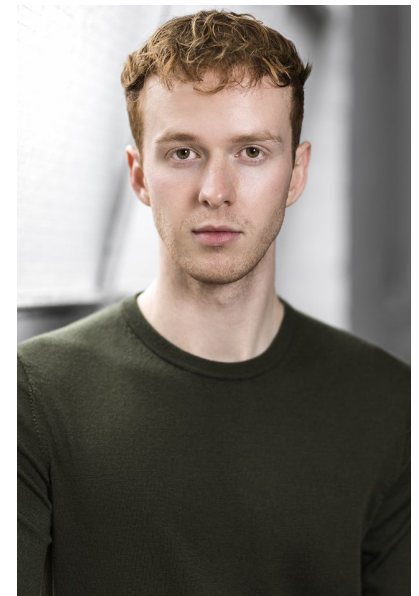

ALEC FARROW

Height 183cm/6'0" Chest 97cm/38" Waist 79cm/31" Inseam 91cm/36"
Suit 97cm/38" Shoe 10 US Top M Bottom M Hair Light Red Eyes Hazel

AIM&TA

Associated Models & Talent Agency
+613-9529-1111 | hello@associatedmodels.com