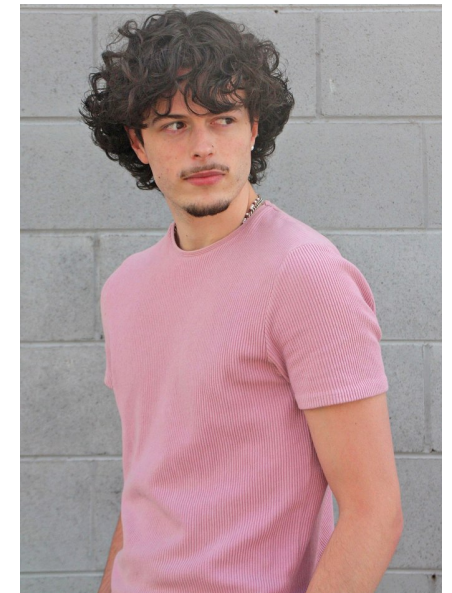

## MAX HUGHES

Height 193cm/6'4" Chest 95cm/37.5" Waist 80cm/31.5" Hair Brown  
Eyes Brown

---

AMI&TA

---

Associated Models & Talent Agency  
+613-9529-1111 | hello@associatedmodels.com