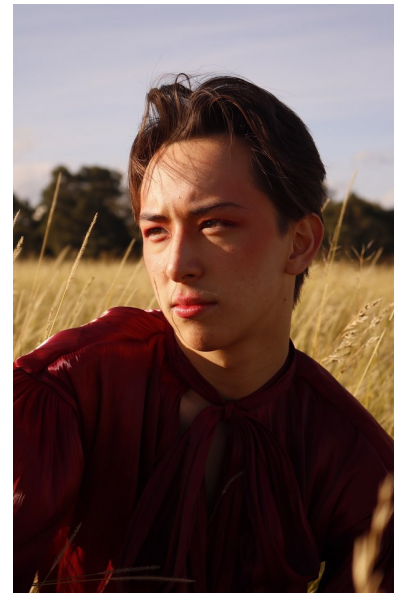

## SEBASTIAN LI

Height 180cm/5'11" Chest 92cm/36" Waist 81cm/32" Shoe 10.5 US  
Hair Dark Brown Eyes Brown

---

AIMI&TA

---

Associated Models & Talent Agency  
+613-9529-1111 | [hello@associatedmodels.com](mailto:hello@associatedmodels.com)