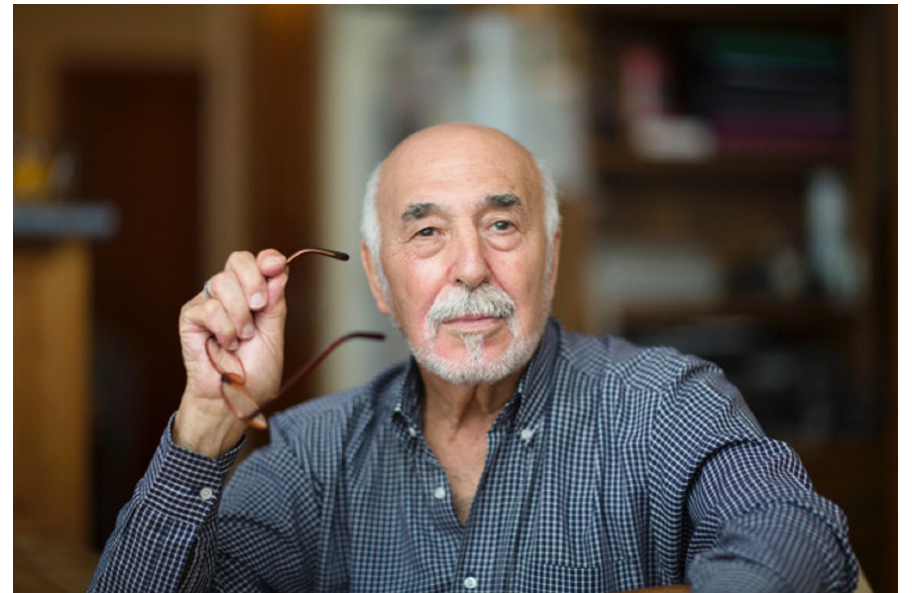

SEBASTIAN LIOTTA

Height 175cm/5'9" Shoe 8.5 US Hair Silver Eyes Brown

---

AMI&TA

---

Associated Models & Talent Agency  
+613-9529-1111 | [hello@associatedmodels.com](mailto:hello@associatedmodels.com)