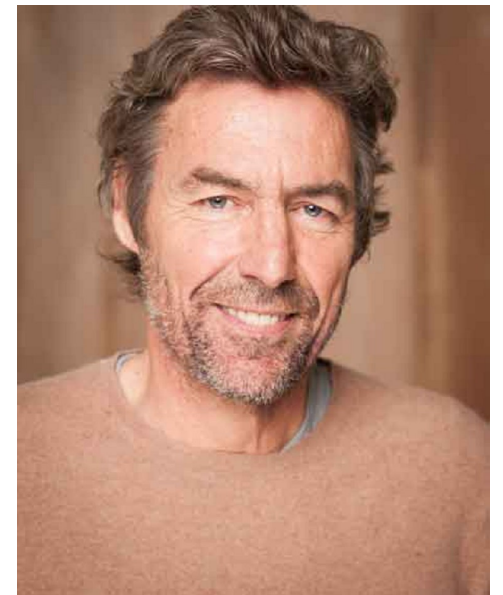

## MARK STUART

Height 187cm/6'1.5" Chest 105cm/41.5" Waist 85cm/33.5"  
Collar 40cm/15.5" Shoe 10.5 US Top L Hair Grey Eyes Blue

---

AIM&TA

---

Associated Models & Talent Agency  
+613-9529-1111 | [hello@associatedmodels.com](mailto:hello@associatedmodels.com)