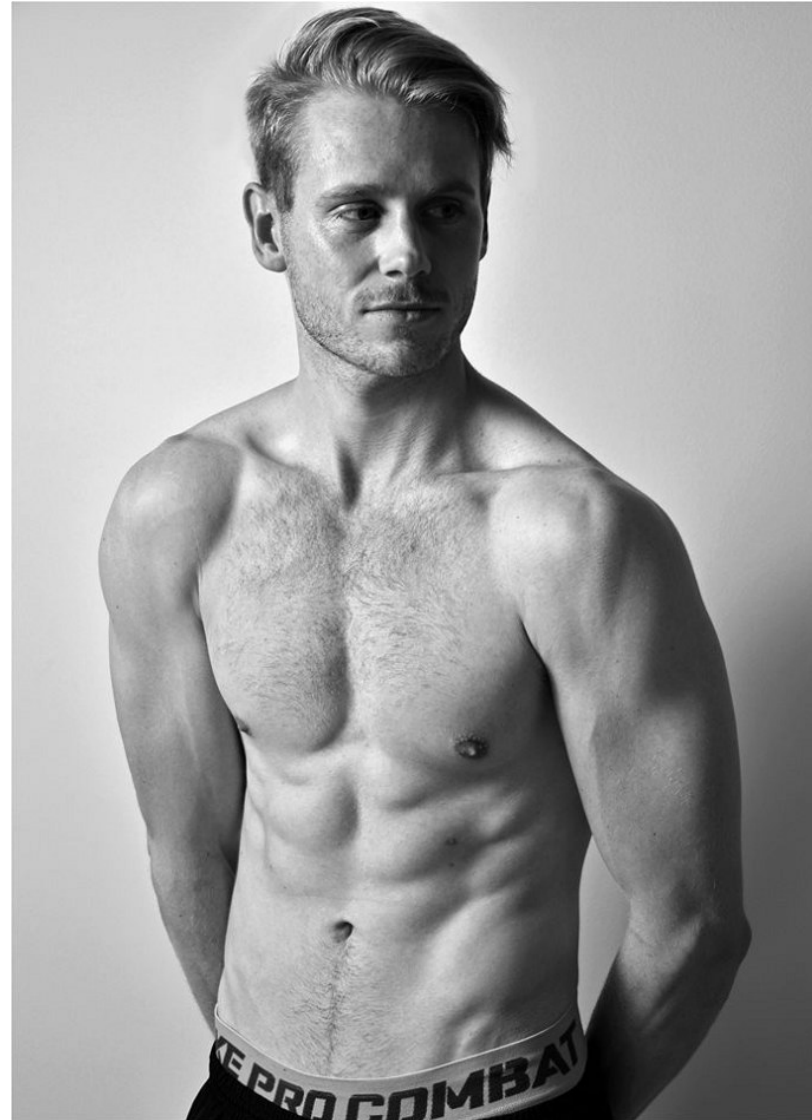

---

AIM&TA

---

Associated Models & Talent Agency  
+613-9529-1111 | hello@associatedmodels.com

KYAL VAN DER LEEST

Height 193cm/6'4" Chest 39cm/15.5" Waist 84cm/33" Shoe 11.5 US Hair Blonde Eyes Blue

---

AIM&TA

---

Associated Models & Talent Agency  
+613-9529-1111 | hello@associatedmodels.com

KYAL VAN DER LEEST

Height 193cm/6'4" Chest 39cm/15.5" Waist 84cm/33" Shoe 11.5 US Hair Blonde Eyes Blue

---

AIM&TA

---

Associated Models & Talent Agency  
+613-9529-1111 | hello@associatedmodels.com

KYAL VAN DER LEEST

Height 193cm/6'4" Chest 39cm/15.5" Waist 84cm/33" Shoe 11.5 US Hair Blonde Eyes Blue

---

AIM&TA

---

Associated Models & Talent Agency  
+613-9529-1111 | hello@associatedmodels.com

KYAL VAN DER LEEST

Height 193cm/6'4" Chest 39cm/15.5" Waist 84cm/33" Shoe 11.5 US Hair Blonde Eyes Blue